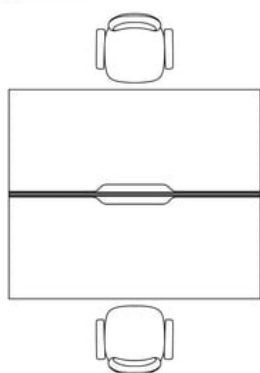

### OPTIONS

Power & Data Integration  
Desktop GPO / Charge Points  
Umbilical Cable Management  
Monitor Arms  
Custom Powdercoated Frames  
Pinnable Screen Surface  
Desk Mounted Shelf

### FINISHES

Black/White Powdercoat Frame  
Laminate, Veneer, Plywood Tops  
Custom Screen Fabrics

*Maintain an agile  
working style with the  
sit stand desk.*

SINGLE

BACK TO BACK

CORNER